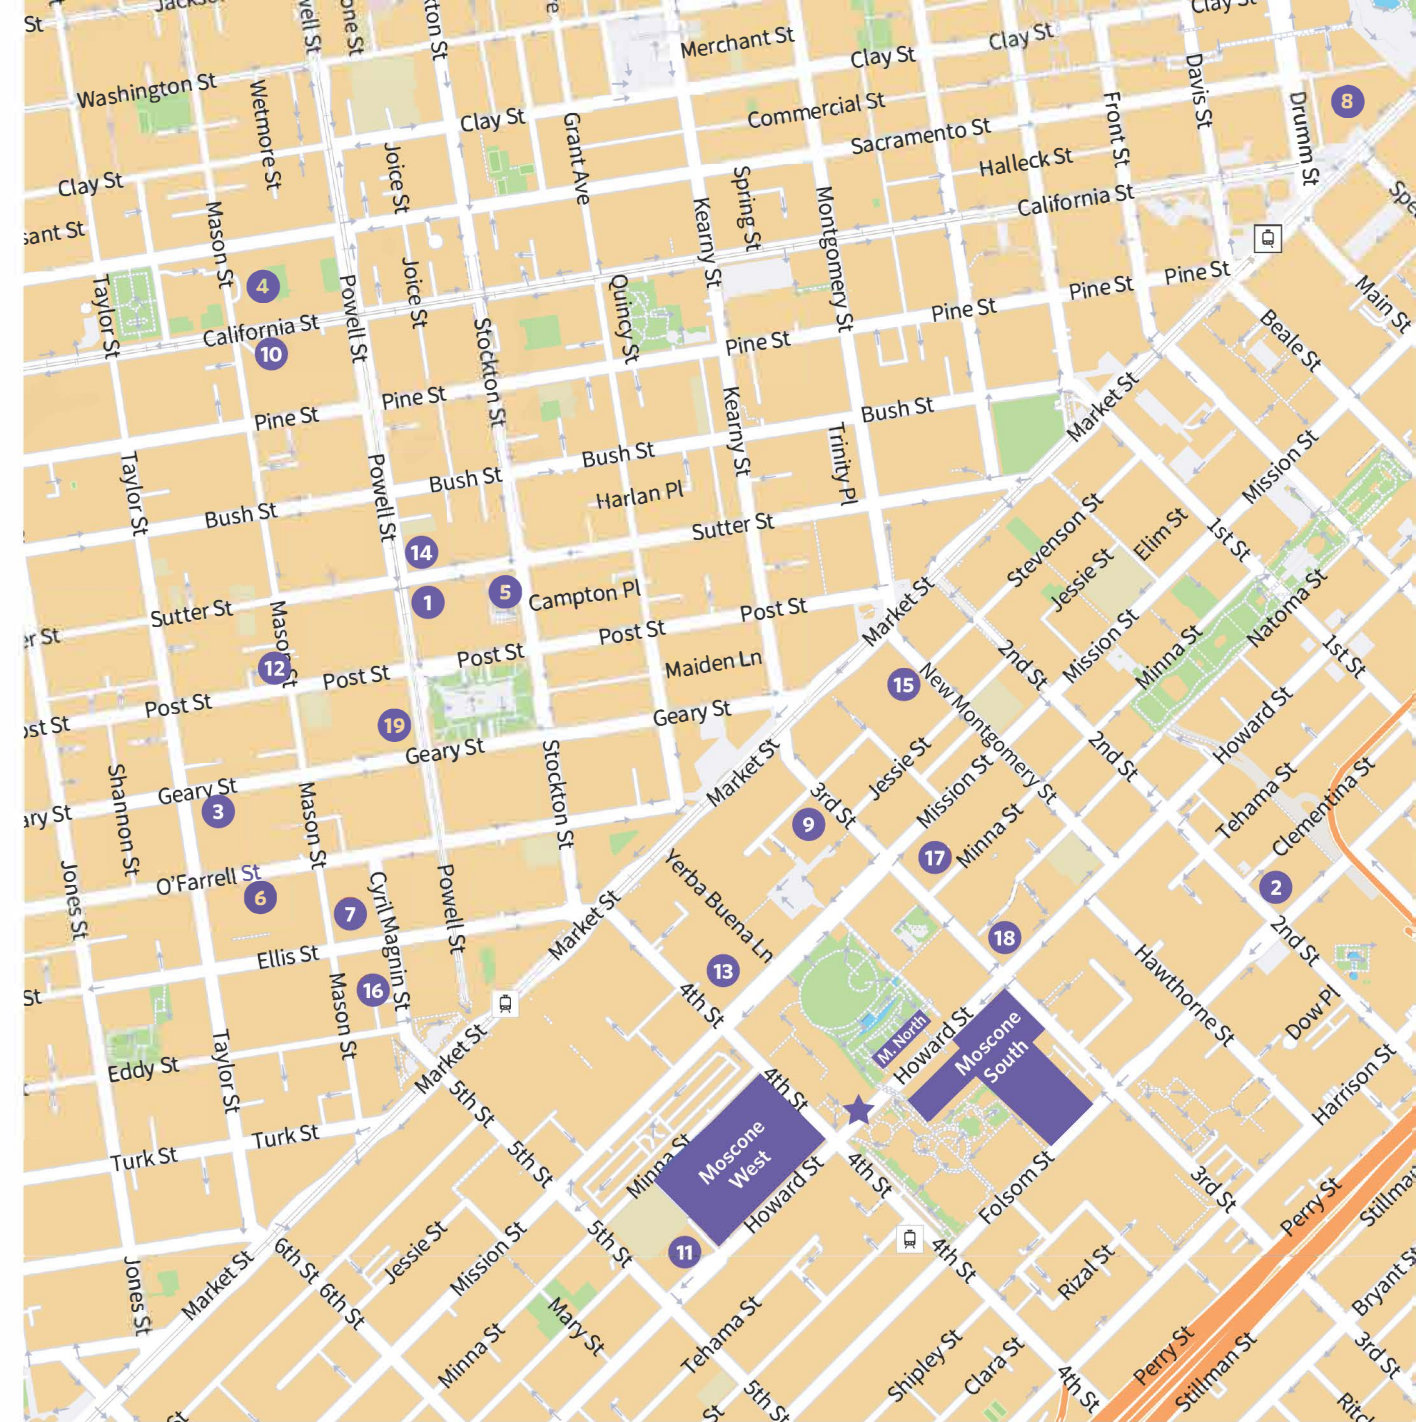

Hotels and Map

Map #	Transit	Official Hotels:	Single/Double Rates	Distance to Convention Center	Restaurants or Lounges on Property	Room Service	Indoor or Outdoor Pool	Health Club or Fitness Center	Guest Room Internet Included in Rate	Concierge Services	ADA Compliance
1		Beacon Grand, A Union Square Hotel	\$326	0.7 miles	•	▪	—	•	•	•	•
3		Clift Royal Sonesta San Francisco	\$355	0.7 miles	•	•	—	•	•	•	•
4		Fairmont San Francisco	\$349	0.9 miles	•	▪	—	•	•	•	•
5		Grand Hyatt San Francisco	\$369	0.6 miles	•	•	—	•	•	•	•
6		Hilton San Francisco Union Square	\$339/ \$359	0.6 miles	•	•	Outdoor	•	•	•	•
7		Hotel Nikko San Francisco	\$329	0.6 miles	•	•	Indoor	•	•	•	•
8		Hyatt Regency San Francisco	\$309	1 mile	•	▪	—	•	•	•	•
9		Hyatt Regency San Francisco Downtown Soma	\$375	0.4 miles	•	—	—	•	•	•	•
10		InterContinental Mark Hopkins, An IHG Hotel	\$349	1 mile	•	•	—	•	•	•	•
11		InterContinental San Francisco, An IHG Hotel	\$385	0.3 miles	•	•	Indoor	•	•	•	•
12		JW Marriott San Francisco Union Square	\$349	0.7 miles	•	•	—	•	•	•	•
15		Palace Hotel, A Luxury Collection, San Francisco	\$419	0.4 miles	•	•	Indoor	•	•	•	•
16		Parc 55 San Francisco—A Hilton Hotel	\$339/ \$359	0.6 miles	•	•	At Hilton	•	•	•	•
13		San Francisco Marriott Marquis	\$379	0.2 miles	•	•	—	•	•	•	•
14		San Francisco Marriott Union Square	\$329	0.7 miles	•	•	—	•	•	•	•
17		St. Regis Hotel San Francisco	\$585	0.1 miles	•	•	Indoor	•	•	•	•
2		The Clancy, Autogrph Collection	\$349	0.3 miles	•	—	Indoor	•	•	•	•
18		W San Francisco	\$369	1 Block	•	•	—	•	•	•	•
19		Westin St. Francis San Francisco on Union Square	\$349	0.6 miles	•	•	—	•	•	•	•

Hotels with a bus symbol indicate locations for shuttle bus stops. Those staying at a hotel without a shuttle stop should use the stop closest to their hotel.

Indicates hotel is within walking distance of the Moscone Center.