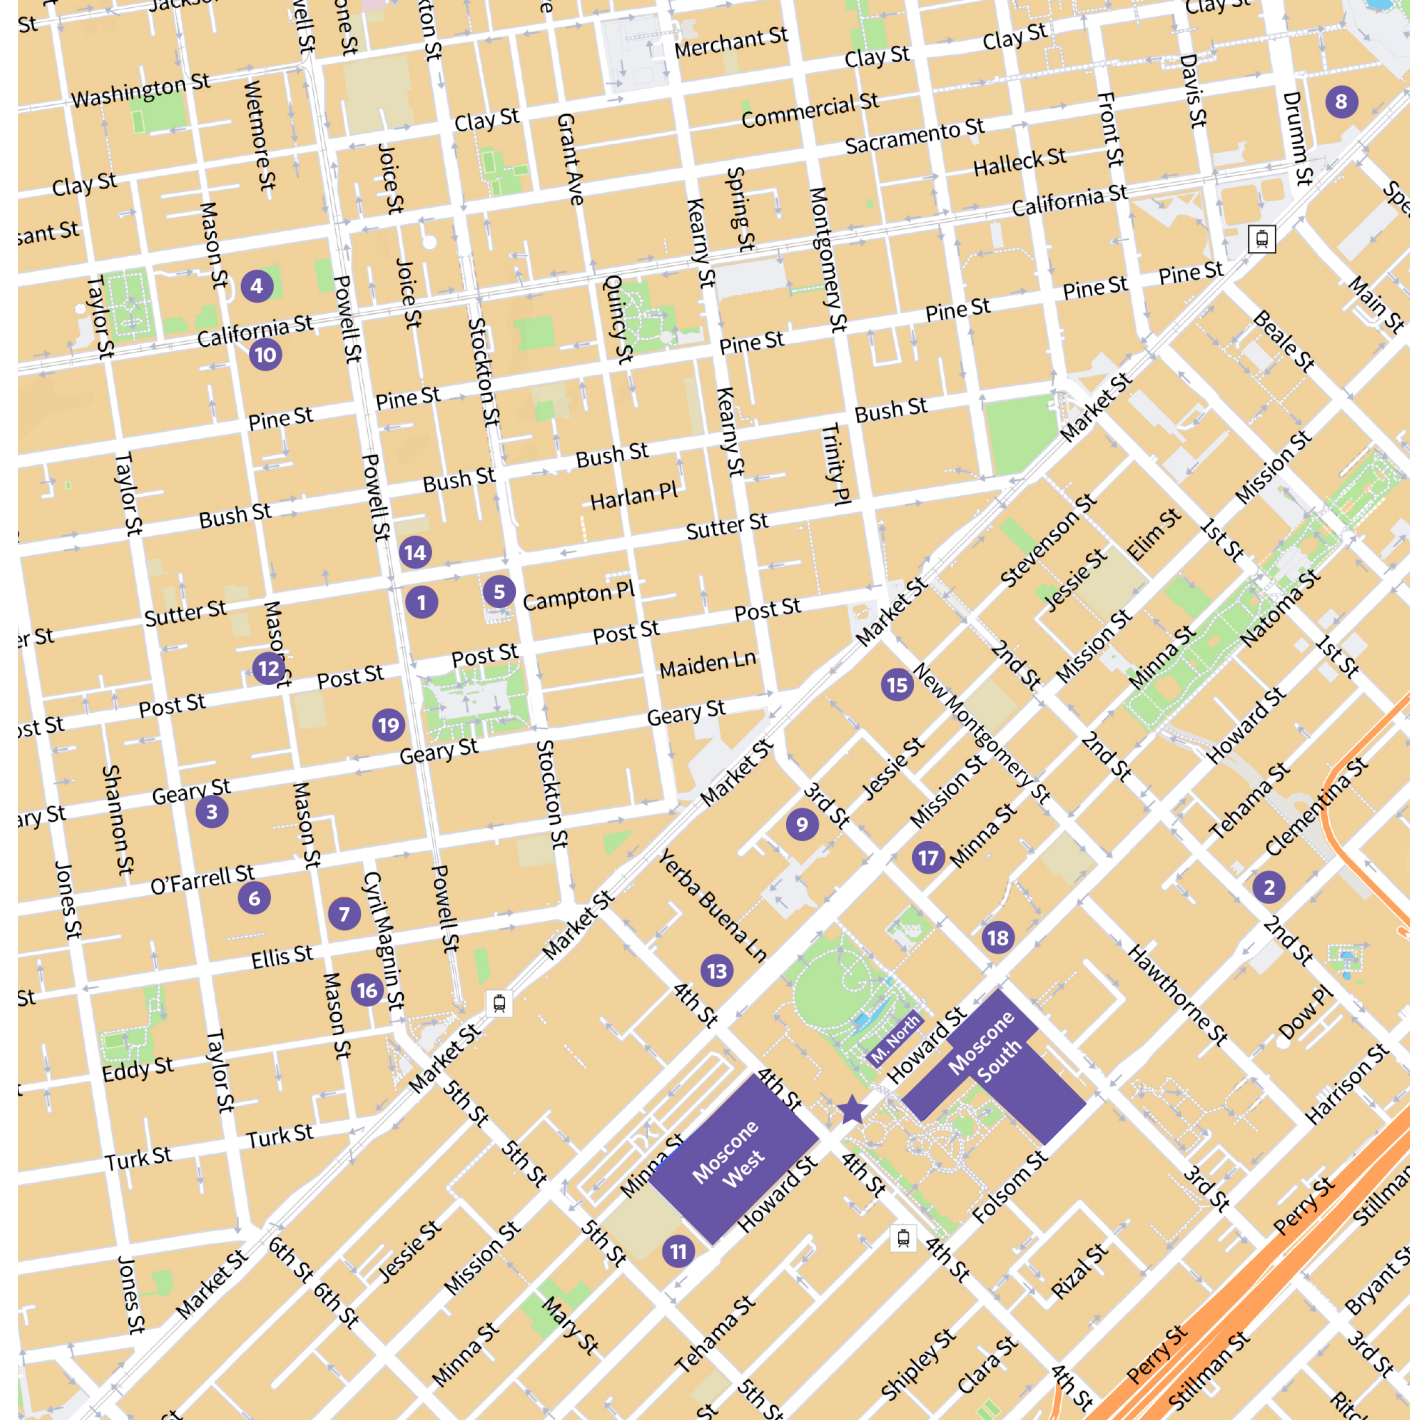

Hotels and Map

Map #	Transit	Official Hotels:	Single/Double Rates	Distance to Convention Center	Restaurants or Lounges on Property	Room Service	Indoor or Outdoor Pool	Health Club or Fitness Center	Guest Room Internet Included in Rate	Concierge Services	ADA Compliance
1	🚌	Beacon Grand, A Union Square Hotel	\$326	0.7 miles	•	•	—	•	•	•	•
3	🚌	Clift Royal Sonesta San Francisco	\$355	0.7 miles	•	•	—	•	•	•	•
4	🚌	Fairmont San Francisco	\$349	0.9 miles	•	•	—	•	•	•	•
5	🚌	Grand Hyatt San Francisco	\$369	0.6 miles	•	•	—	•	•	•	•
6	🚌	Hilton San Francisco Union Square	\$339/ \$359	0.6 miles	•	•	Outdoor	•	•	•	•
7	🚌	Hotel Nikko San Francisco	\$329	0.6 miles	•	•	Indoor	•	•	•	•
8	🚌	Hyatt Regency San Francisco	\$309	1 mile	•	•	—	•	•	•	•
9	🚶	Hyatt Regency San Francisco Downtown Soma	\$375	0.4 miles	•	—	—	•	•	•	•
10	🚌	InterContinental Mark Hopkins, An IHG Hotel	\$349	1 mile	•	•	—	•	•	•	•
11	🚶	InterContinental San Francisco, An IHG Hotel	\$385	0.3 miles	•	•	Indoor	•	•	•	•
12	🚌	JW Marriott San Francisco Union Square	\$349	0.7 miles	•	•	—	•	•	•	•
15	🚶	Palace Hotel, A Luxury Collection, San Francisco	\$419	0.4 miles	•	•	Indoor	•	•	•	•
16	🚌	Parc 55 San Francisco—A Hilton Hotel	\$339/ \$359	0.6 miles	•	•	At Hilton	•	•	•	•
13	🚶	San Francisco Marriott Marquis	\$379	0.2 miles	•	•	—	•	•	•	•
14	🚌	San Francisco Marriott Union Square	\$329	0.7 miles	•	•	—	•	•	•	•
17	🚶	St. Regis Hotel San Francisco	\$585	0.1 miles	•	•	Indoor	•	•	•	•
2	🚌	The Clancy, Autogrpsph Collection	\$349	0.3 miles	•	—	Indoor	•	•	•	•
18	🚶	W San Francisco	\$369	1 Block	•	•	—	•	•	•	•
19	🚌	Westin St. Francis San Francisco on Union Square	\$349	0.6 miles	•	•	—	•	•	•	•

- 🚌 Hotels with a bus symbol indicate locations for shuttle bus stops. Those staying at a hotel without a shuttle stop should use the stop closest to their hotel.
- 🚶 Indicates hotel is within walking distance of the Moscone Center.
- ★ Indicates hotel is one of two Clinical Congress 2024 headquarters hotels.